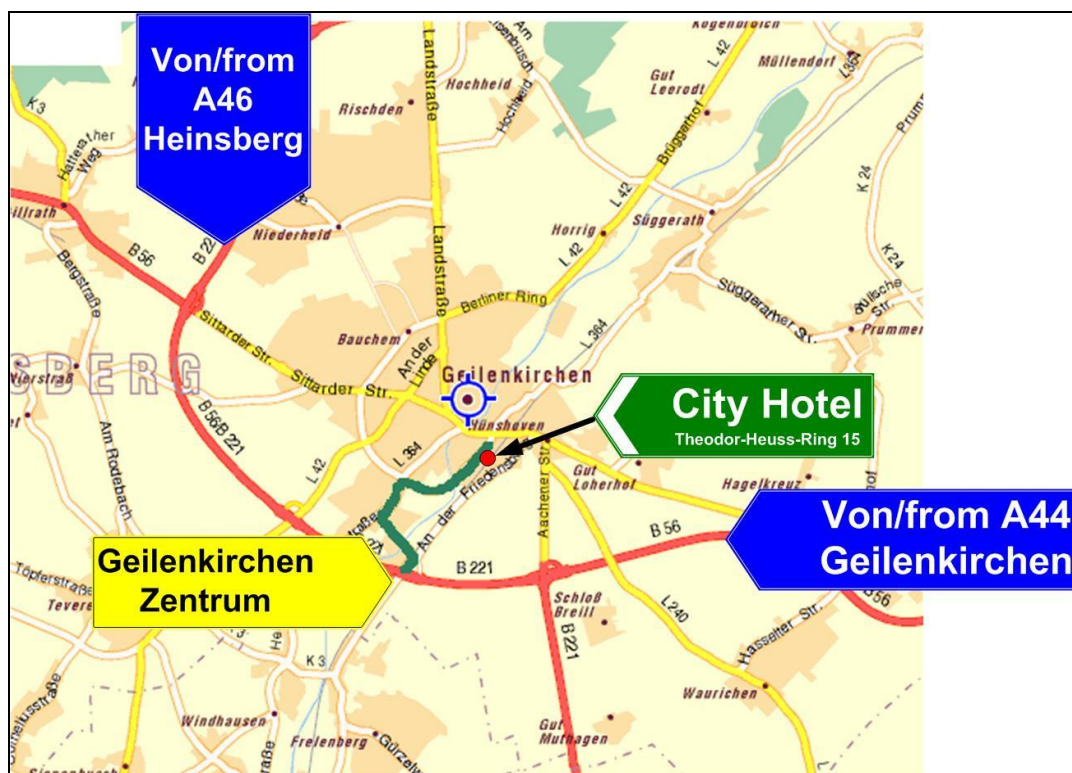

## ex direction „MÖNCHENGLADBACH“:

- take the motorway no. "61" to the Xing „WANLO“,
- turn to motorway no. "46" - direction „HEINSBERG“,
- at the end of the motorway turn left to road no. "221" direction „GEILENKIRCHEN“,
- follow this road no. "221" take exit „GEILENKIRCHEN / ÜBACH-PALENBERG-Frelenberg“,
- cross the rotary and the following bridge,
- at the end of the road turn right, follow the road to the next Xing (traffic lights) and turn right,
- follow now the street „THEODOR-HEUSS-RING“,
- in 500 meters you will find the City Hotel on the right side of the street.