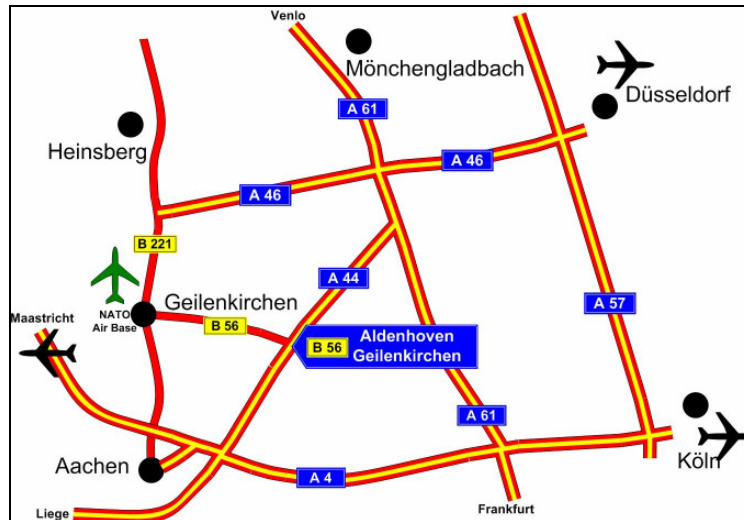

## ex direction „MÖNCHENGLADBACH“:

- take the motorway no. "61" to the Xing „WANLO“,
- turn to motorway no. "46" - direction „HEINSBERG“,
- at the end of the motorway turn left to road no. "221" direction „GEILENKIRCHEN“,
- follow this road no. "221" take exit „GEILENKIRCHEN / ÜBACH-PALENBERG-Frelenberg“,
- cross the rotary and the following bridge,
- at the end of the road turn right, follow the road to the next Xing (traffic lights) and turn right,
- follow now the street „THEODOR-HEUSS-RING“,
- in 500 meters you will find the City Hotel on the right side of the street.